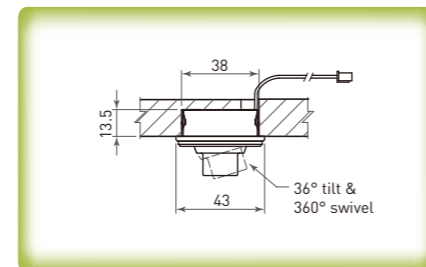

## Mini-X Recessed Display LED Linear Light | PLD1511

- Application: individual spot illumination for showcase, jewellery display
- With 40° optical lens, 36° tilt & 360° swivel
- Solid aluminium housing, recessed mounting
- Compatible power supply: 350mA or 700mA constant current LED driver

- Routed dimension: 38 x 13.5 x RL (mm)

Model	Illustration	RL
PLD1511-24	L=240mm, 2 LEDs (2.4 W)	230mm
PLD1511-36	L=360mm, 3 LEDs (3.6 W)	350mm
PLD1511-48	L=480mm, 4 LEDs (4.8 W)	470mm
PLD1511-60	L=600mm, 5 LEDs (6 W)	590mm

## Mini-X Recessed Display LED Linear Light | PLD1511

Illustration	Article Code	Model	Description
	black (NK)		
	09.511.321	PLD1511-24NK-CW	cool white
	09.511.311	PLD1511-24NK-WW	warm white
	09.512.321	PLD1511-36NK-CW	cool white
	09.512.311	PLD1511-36NK-WW	warm white
	09.513.321	PLD1511-48NK-CW	cool white
	bright silver (NB)		
	09.511.221	PLD1511-24NB-CW	cool white
	09.511.211	PLD1511-24NB-WW	warm white
	09.512.221	PLD1511-36NB-CW	cool white
	09.512.211	PLD1511-36NB-WW	warm white
	09.513.221	PLD1511-48NB-CW	cool white
09.513.211	PLD1511-48NB-WW	warm white	
09.514.221	PLD1511-60NB-CW	cool white	
09.514.211	PLD1511-60NB-WW	warm white	