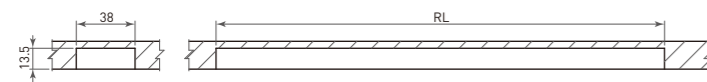

## Mini-X Recessed Display LED Linear Light | PLD1511

- Application: individual spot illumination for showcase, jewellery display
- With 40° optical lens, 36° tilt & 360° swivel
- Solid aluminium housing, recessed mounting
- Compatible power supply: 350mA or 700mA constant current LED driver

- Routed dimension: 38 x 13.5 x RL (mm)

Model	Illustration	RL
PLD1511-24	L=240mm, 2 LEDs (2.4 W)	230mm
PLD1511-36	L=360mm, 3 LEDs (3.6 W)	350mm
PLD1511-48	L=480mm, 4 LEDs (4.8 W)	470mm
PLD1511-60	L=600mm, 5 LEDs (6 W)	590mm